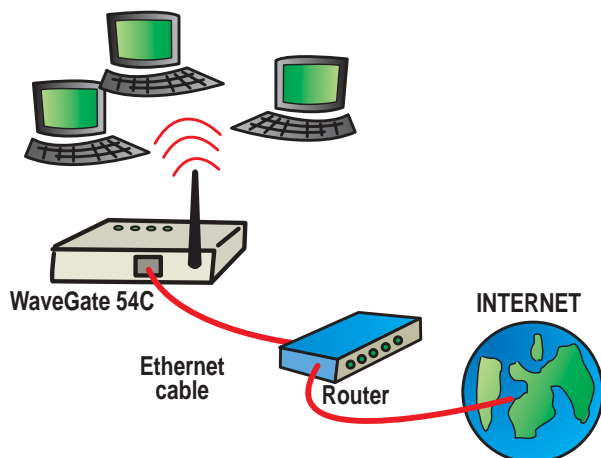

WaveGATE 54C

DESCRIPTION

WaveGATE 54C, faster and secure Wireless connections up to 125 Mbps.

Compact dimensions and use flexibility: WaveGATE 54C is the suitable solution for the carrying out of wireless networks in SOHO environments.

The higher spreading of wireless networks allowed to have a cheaper device within everybody's reach.

The configuration of WaveGATE 54C is based on intuitive web pages easy to set also for non professional users.

WaveGATE 54C concentrates the communications of the Wireless clients and acts as a Gateway towards the wired LAN, WaveGATE is in the center of the Wireless communications.

All the PCs of the LAN, both wired and wireless, will be able to communicate, transfer data and documents, share resources, peripherals and Internet access.

Thanks to the Roaming function the Wireless stations can be moved inside a covered area with multiple Access Point connected in Ethernet, without interruption of the connection.

The DHCP Client functionality allows the transparent integration of the wireless network in an organized structure of addressing.

WaveGATE 54C supports the 4X mode at 125 Mbps to increase the connection speed between devices supporting the 4X protocol.

Code: 8E4226

- Access Point mode support
- IEEE 802.11g 2.4 GHz, IEEE 802.11b, 13 channels Wireless technology
- 4X protocol for speed up to 125 Mps
- Frequency range 2412-2483,5 MHz
- Wireless operating speed: 125 Mbps, from 54 to 1 Mbps
- Closed space area coverage (depending on building structure): 25m at 54Mbps, 100-300m at 5.5/2/1Mbps
- Roaming standard 802.11
- 64, 128, 256bit WEP encryption and WPA
- DSSS Direct Sequence Spread Spectrum modulation
- Removable external antenna on reverse female SMA connector
- Led indicators: Power, Err Status, Link/Act, LAN
- Flash upgradable
- DHCP Client support
- Wi-Fi and Airport® interoperable
- Power supply 5Vdc, 2A
- Operating temperature 0 - 50 °C
- Non condensing humidity 10 - 95%
- Dimensions 129 x 90 x 27 mm
- CE Mark

For the data security WaveGATE 54C supports the new WPA protocol (Wi-Fi Protected Access) that is the evolution of WEP protocol with integration of TKIP (Temporal Key Integrity Protocol) and PSK (Pre Shared Key).