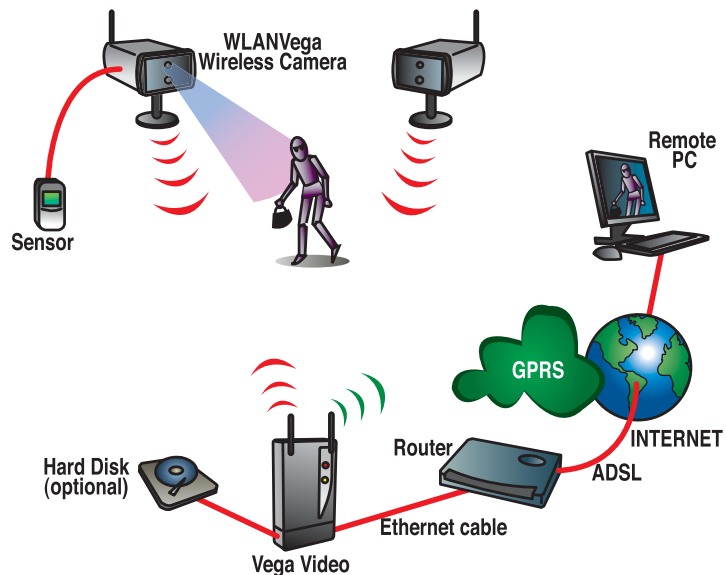

VEGA VIDEO

Thanks to the **4 switch ports**, your industrial devices, i.e. PLC, can be connected to the Vega Video, and communicate with the appropriate protocol, eventual detections that will be sent as SMS messages using the built-in GSM/GPRS modem of Vega Video.

Vega Video, so as Vega Wireless Camera, is equipped with an internal **backup battery**. In this way even if a black-out of the power network occurs the storage of the images will not be interrupted.

Note: Vega Video and Vega Wireless Camera must be used with respect of the privacy regulations in force for the videosurveillance systems in the country you use them.

- **Battery backup**
- **ARM 9 processor 280 MIPS**
- **4 MByte Flash memory**
- **16MByte RAM memory**
- **Linux Operating System**
- **Dimensions: 230 x 135 x 55mm**
- **Weight: 500 gr**

VEGA VIDEO ETHERNET ACCESSORIES

Code	Description
8D5574	Hard Disk USB 2.0 100GB 2,5"
8D5573	Kit for Hard Disk USB 2,5"
8E4218	Directive Antenna 8dBi WLAN
8E4219	Omnidirectional Antenna 8dBi WLAN
8E4339	WLAN cable 1,5m CFD200
8E4340	WLAN cable 3m CFD200
8E4341	WLAN cable 5m CFD200

VEGA VIDEO GPRS ACCESSORIES

Code	Description
8D5574	Hard Disk USB 2.0 100GB 2,5"
8D5573	Kit for Hard Disk USB 2,5"
8D4286	Directive Antenna GSM 9dBi 5m SMAm
8D4289	Omnidirectional Antenna GSM 5dBi 5m SMAm
8E4218	Directive Antenna 8dBi WLAN
8E4219	Omnidirectional Antenna 8dBi WLAN
8E4339	WLAN cable 1,5m CFD200
8E4340	WLAN cable 3m CFD200
8E4341	WLAN cable 5m CFD200