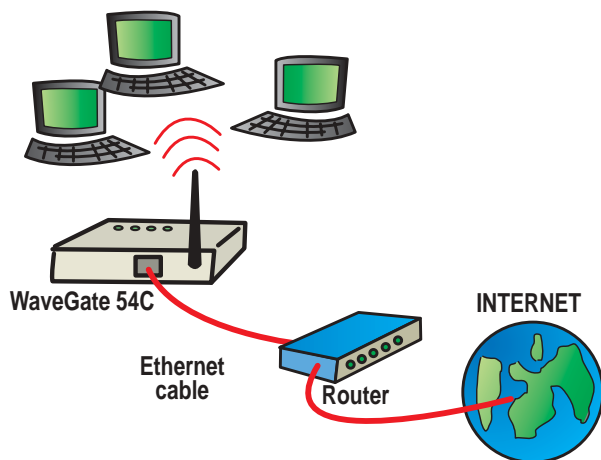

WaveGATE 54C

DESCRIPTION

WaveGATE 54C, faster and secure Wireless connections up to 125 Mbps.

Compact dimensions and use flexibility: WaveGATE 54C is the suitable solution for the carrying out of wireless networks in SOHO environments.

The higher spreading of wireless networks allowed to have a cheaper device within everybody's reach.

The configuration of WaveGATE 54C is based on intuitive web pages easy to set also for non professional users.

WaveGATE 54C concentrates the communications of the Wireless clients and acts as a Gateway towards the wired LAN, WaveGATE is in the center of the Wireless communications.

All the PCs of the LAN, both wired and wireless, will be able to communicate, transfer data and documents, share resources, peripherals and Internet access.

Thanks to the Roaming function the Wireless stations can be moved inside a covered area with multiple Access Point connected in Ethernet, without interruption of the connection.

The DHCP Client functionality allows the transparent integration of the wireless network in an organized structure of addressing.

WaveGATE 54C supports the 4X mode at 125 Mbps to increase the connection speed between devices supporting the 4X protocol.

Code: 8E4226

- Access Point mode support
- IEEE 802.11g 2.4 GHz, IEEE 802.11b, 13 channels Wireless technology
- 4X protocol for speed up to 125 Mps
- Frequency range 2412-2483,5 MHz
- Wireless operating speed: 125 Mbps, from 54 to 1 Mbps
- Closed space area coverage (depending on building structure): 25m at 54Mbps, 100-300m at 5.5/2/1Mbps
- Roaming standard 802.11
- 64, 128, 256bit WEP encryption and WPA
- DSSS Direct Sequence Spread Spectrum modulation
- Removable external antenna on reverse female SMA connector
- Led indicators: Power, Err Status, Link/Act, LAN
- Flash upgradable
- DHCP Client support
- Wi-Fi and Airport® interoperable
- Power supply 5Vdc, 2A
- Operating temperature 0 - 50 °C
- Non condensing humidity 10 - 95%
- Dimensions 129 x 90 x 27 mm
- CE Mark

For the data security WaveGATE 54C supports the new WPA protocol (Wi-Fi Protected Access) that is the evolution of WEP protocol with integration of TKIP (Temporal Key Integrity Protocol) and PSK (Pre Shared Key).