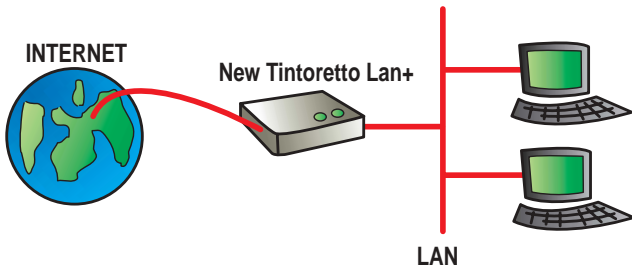

## DESCRIPTION

**Connect your office to the Internet? Create a private Intranet for remote access to the LAN?**

New Tintoretto LAN+ can do this simply, quickly and with the maximum performance.

### Top Performances.

New Tintoretto LAN+ allows multiple computers (PC or MAC) to connect to the Internet simultaneously at 128/64 Kbps (PPP and MLPPP) for the cost of a single Internet account. (NAT/SUA function). It has a 10/100Mbps LAN port to be faster and suitable with the new 100Mbps LANs.

### Remote Access.

New Tintoretto LAN+ allows remote users with ISDN modem to access to computers or servers of your LAN (remote access, mobile users, remote working).

### Interconnect your LAN with a remote LAN.

New Tintoretto LAN+ can operate in LAN to LAN via static routing to interconnect a remote LAN and share the resources.

It is easy to install and setup using the Browser and simple menus. It is supplied with cables (LAN and ISDN).