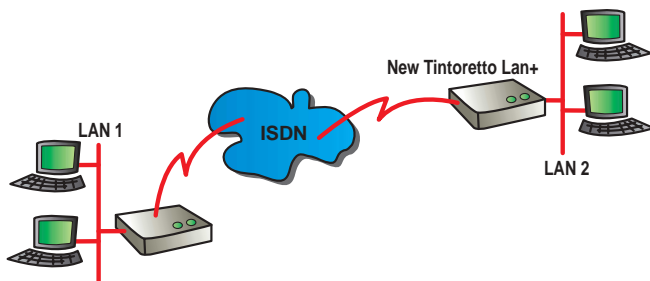

- 128/64 Kbps ISDN LAN modem
- Connects to the 10/100 Mbps LAN
- LAN to LAN at 128 Kbps
- LAN to Internet with a single Internet account (NAT function)
- Automatic call
- Web based configuration
- Bandwidth on demand
- PAP authentication
- Flash Upgradable

### Remote Access.

New Tintoretto LAN+ allows remote users with ISDN modem to access to computers or servers of your LAN (remote access, mobile users, remote working).

### High speed surfing.

A few seconds and you are connected to the Internet at 64 or 128 Kbps (MLPPP). If no one is browsing, New Tintoretto LAN+ automatically disconnects.

Thanks to the Authentication and Security functions it is possible to create access lists and users groups for the Internet service or for the LAN resources.

### Interconnect your LAN with a remote LAN.

New Tintoretto LAN+ can operate in LAN to LAN via static routing to interconnect a remote LAN and share the resources.

It is easy to install and setup using the Browser and simple menus. It is supplied with cables (LAN and ISDN).